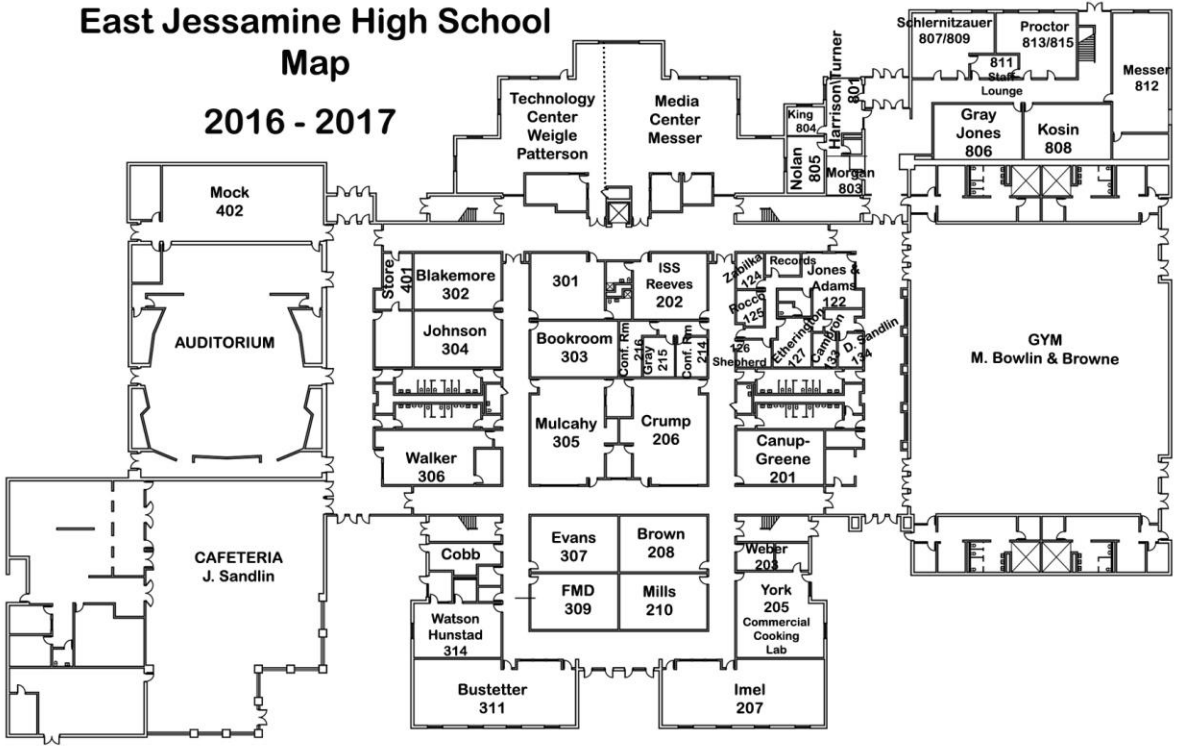

# East Jessamine High School Map 2016 - 2017

**East Jessamine  
High School  
Map**

**2016 - 2017**

**EJHS SECOND FLOOR PLAN: AREA** 

GROSS SQUARE FOOTAGE: 173,407

MAR. 22, 2006