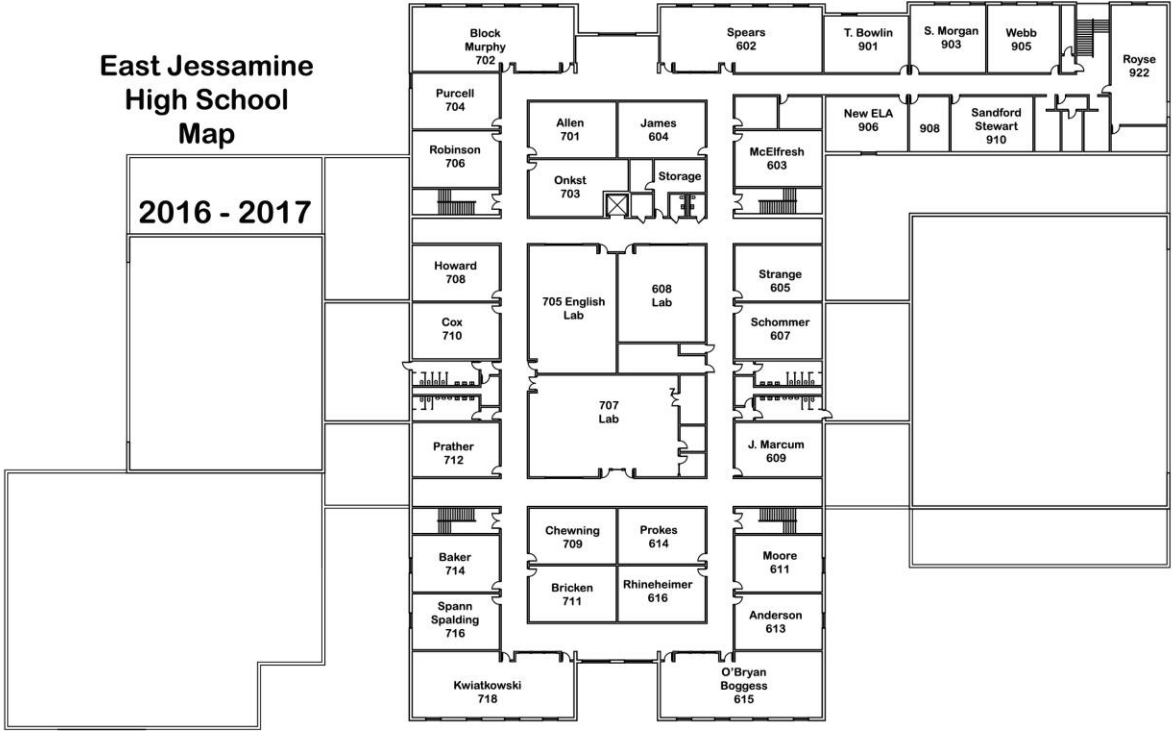

# East Jessamine High School Map 2016 - 2017

**East Jessamine  
High School  
Map**

**2016 - 2017**

**EJHS SECOND FLOOR PLAN: AREA** 

GROSS SQUARE FOOTAGE: 173,407

MAR. 22, 2006